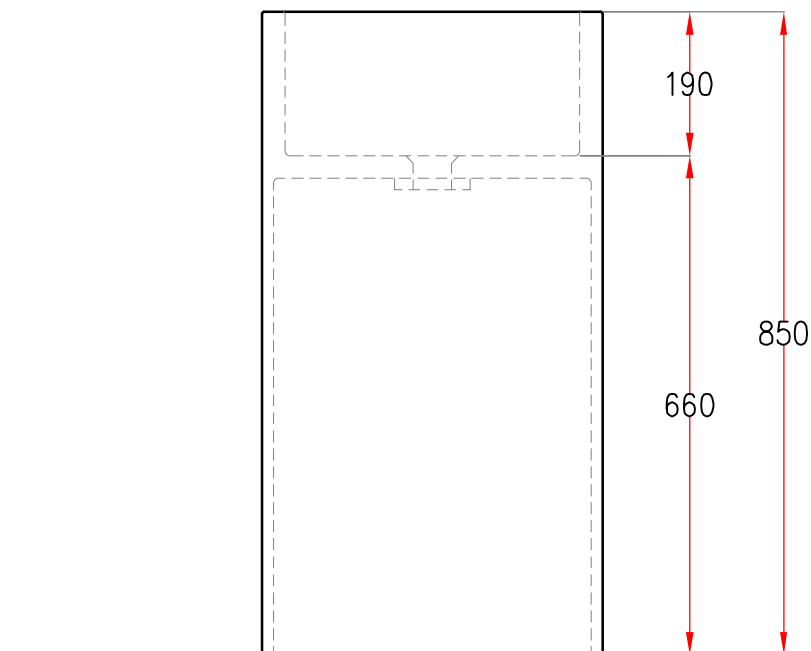

KÄSCH

EXKLUSIVE SANITÄROBJEKTE

ICE

DESIGNER COLLECTION

ICE

SIZE. : 450x450x850 mm. (TRANSLUCENT)