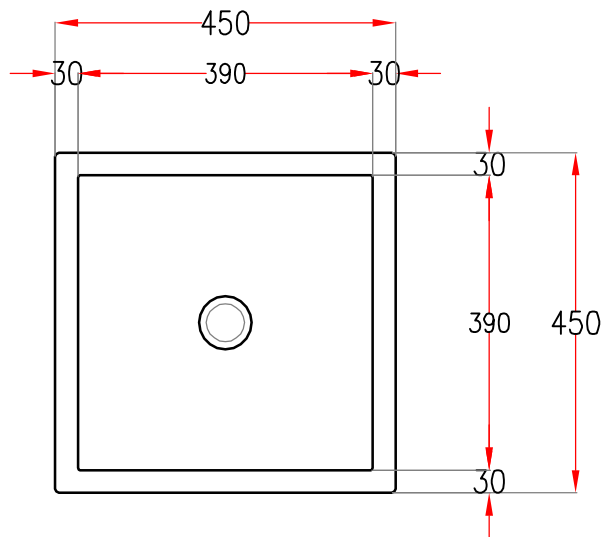

KÄSCH

EXKLUSIVE SANITÄROBJEKTE

ICE

DESIGNER COLLECTION

ICE

SIZE. : 450x450x850 mm. (TRANSLUCENT)